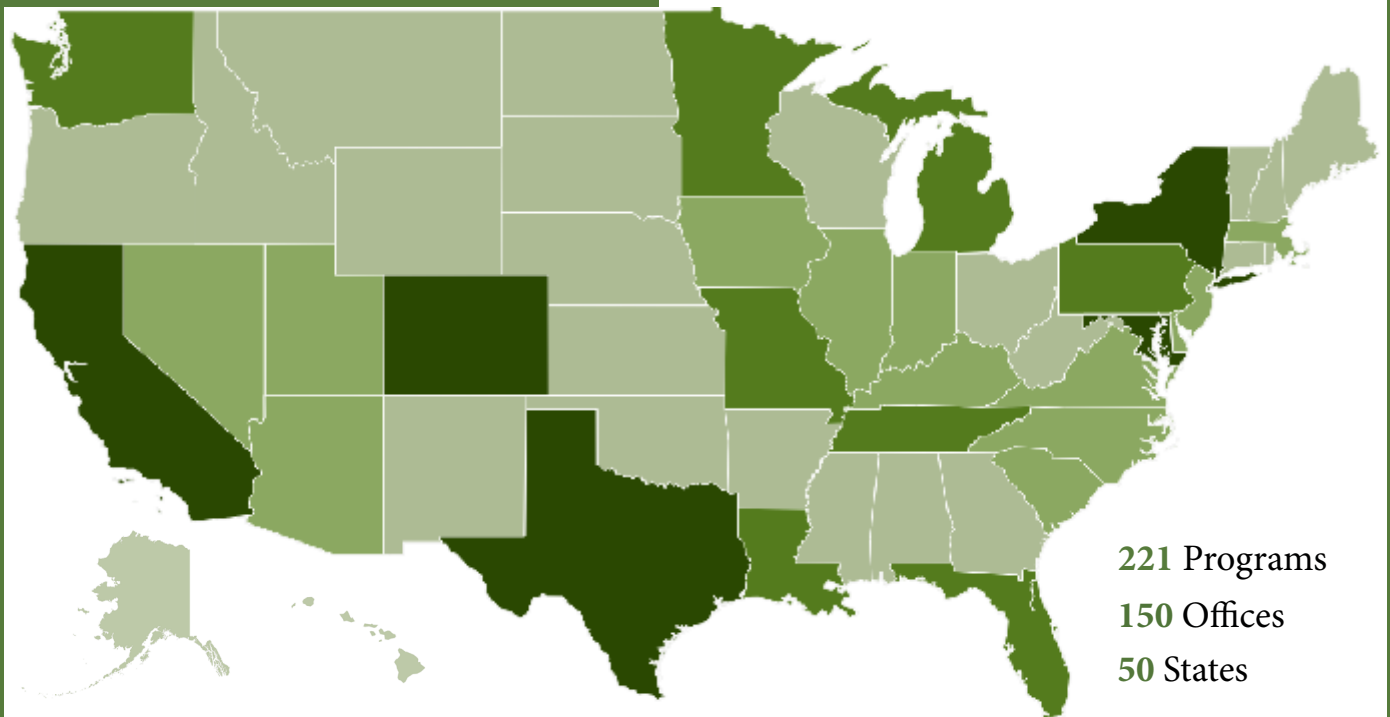

Prosecutors' Center for Excellence (PCE) Prosecutor Innovations Interactive Map

PCE Innovation Reports

The Role of
the Modern
Prosecutor:
Spearheading
Innovation

[\(Click Here\)](#)

Conviction
Review Today:
Guidance for
Prosecutors

[\(Click Here\)](#)

PCE's interactive map highlights a sampling of prosecutor innovations from 150 offices of varying sizes and resource capacities. The map allows for easy sorting of programs by state, prosecutor office, and program type. [See map.](#)